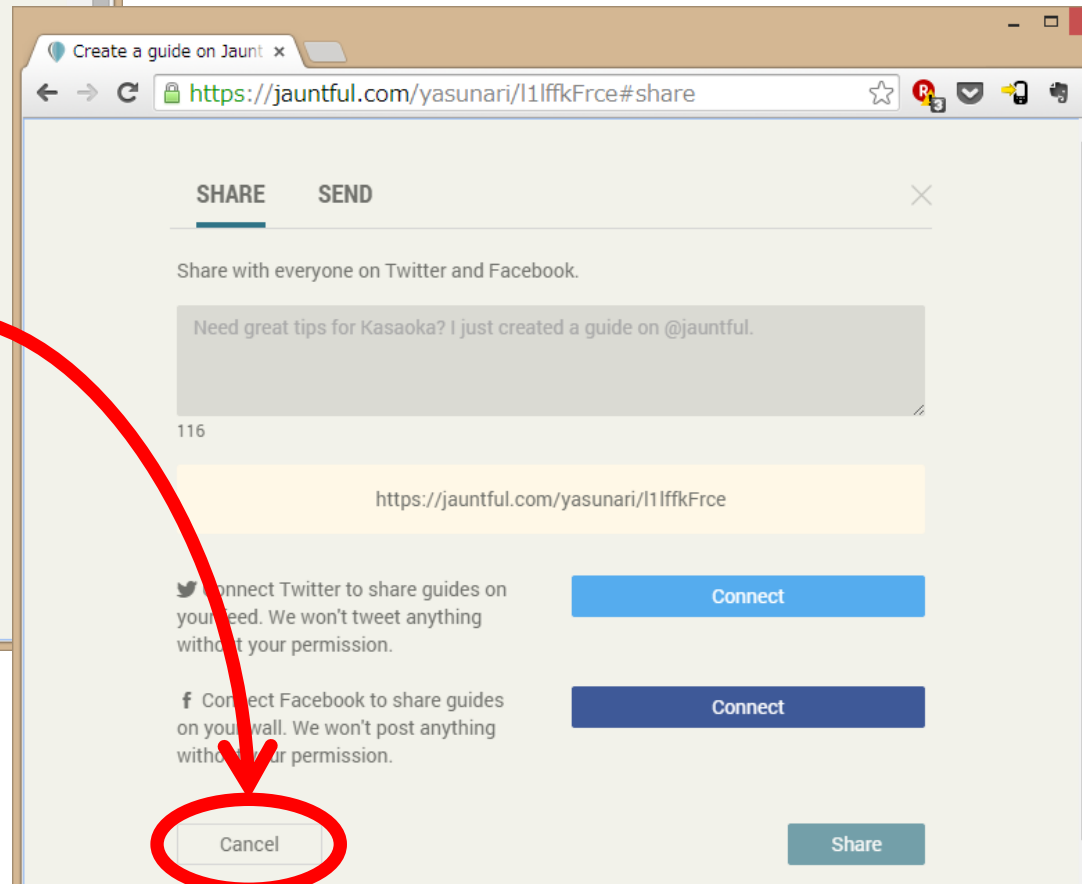

REVIEW YOUR GUIDE

STEALTH GUIDE: A stealth guide is not visible on your public profile, but available to anyone you've shared it with directly. No

IMPROVE YOUR GUIDE: ⚠️ Your guide only has 1 tip. Add 7 more to make it more useful for your friends.

Cancel | **Publish**

すぐシェアするならここで

PDFをダウンロードする

The main screenshot shows the Jauntful website interface. At the top, there is a navigation bar with the Jauntful logo and the text "YOU DISCOVER FIND PEOPLE". Below the navigation bar is a map of Kasaka, Japan, with a blue location pin labeled "1". The map is overlaid on a light blue background. At the bottom of the map, there is a dark blue bar with the text "© OpenStreetMap contributors | © Mapbox". Below this bar, there is a "Download guide" button circled in red, with a red arrow pointing to it. To the right of the "Download guide" button are "Send" and "Share" buttons. Below the map, there is a section titled "14 TIPS LEFT" and a card for "北木西公民館 Event".